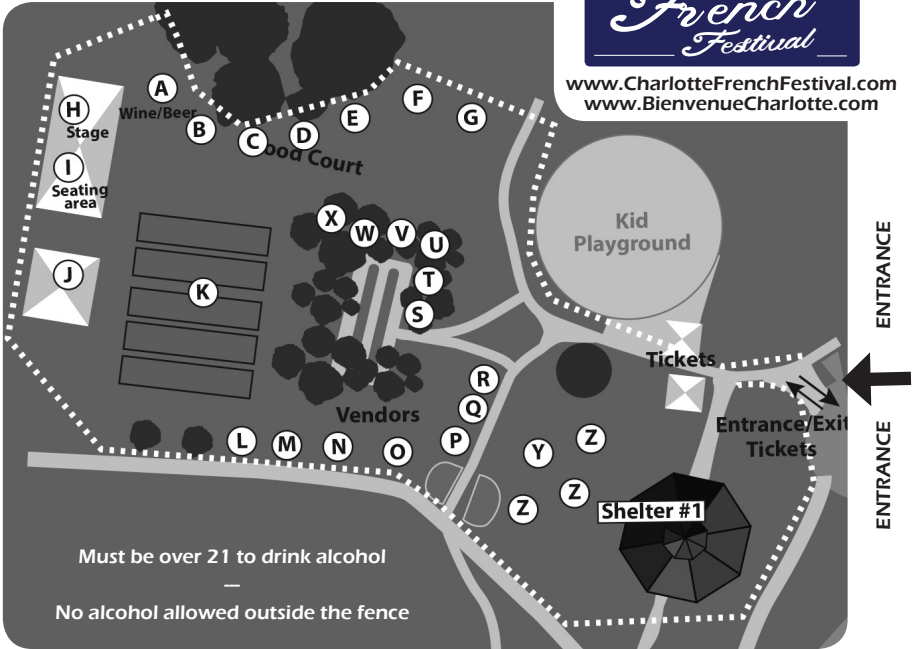

Food Court

A	Chef Charles Catering	Beer/Wine
B	Chef Charles Catering	Food, Soft Drinks, Water
C	Renaissance Patisserie	Food, Soft Drinks, Water
D	Santé Restaurant	Food, Soft Drinks, Water
E	Orrmans Cheese	Cheeses, Food, Water
F	A Good Cup Coffee Co.	Coffee
G	Southern Ice Cream	Ice cream

Entertainment/Stage/Seating

H	Stage	Entertainment
I	Tent	Seating Area
J	Reenactment WW2	Entertainment
K	Carolina Petanque	Sport

Vendors

Shelter #1	CMPD Animal Care and Control	Dog Costume Contest
L	do TERRA	Essential Oils
M	Southern Nail Chicks	Nail art
N	PRP Wines	Wine tasting
O	Des livres et Delices	Books, delicacies
P	Carolina Lavender	Lavender Product
Q	Fiber Fantaisies	Felting art
R	Artworks by Maëlle	Pottery
S	Bleu Blanc Rouge - French Language	Learn French
T	Waddell Language Academy	French Language
U	Matthews Sister City	Sainte Maxime
V	Charlotte Congolese Community (COCOM)	
w	Alliance Francaise	French Language
X	Ecole du Samedi	French Language
Y	Charlotte Hornets	Sport
Z	Friends and more...	

Program Subject to Change